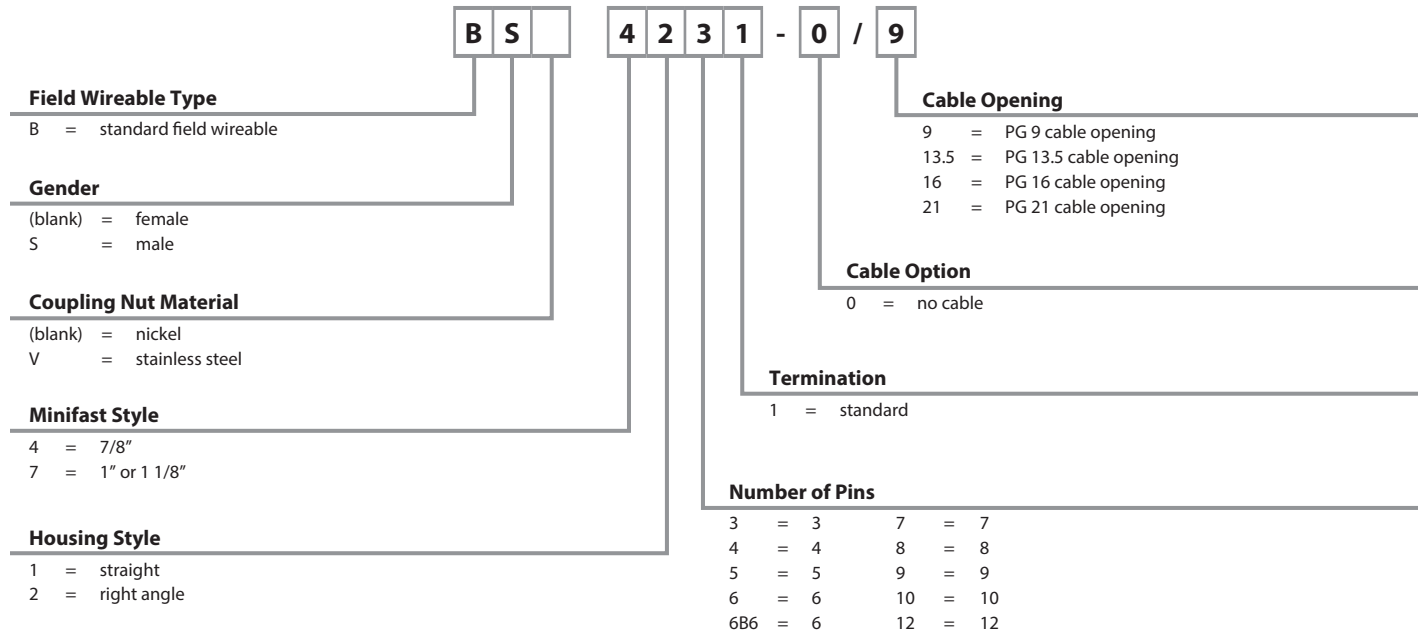

Field Wireable Part Number Key

Part Number Keys are to assist in IDENTIFICATION ONLY. Consult factory for catalog items not identified.

minifast®